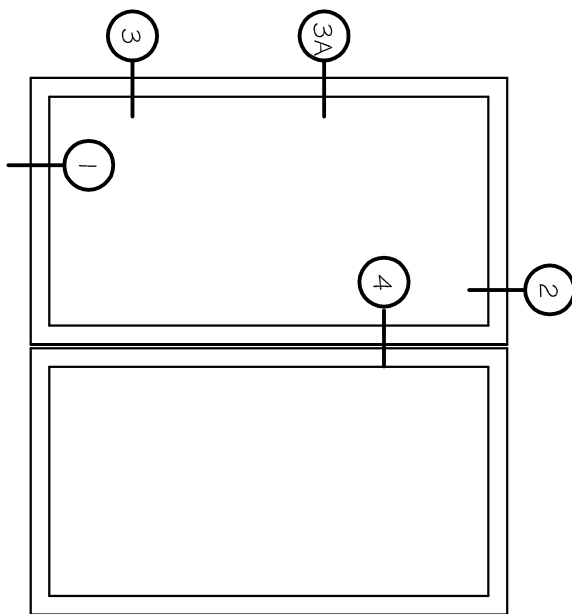

1
OPTIONAL EXTENSION JAMB
SILL w/
OPTIONAL EXTENSION JAMB

2
HEAD

GERKIN WINDOWS & DOORS RESERVES THE RIGHT TO CHANGE OR DISCONTINUE MANUFACTURING ANY OF ITS STANDARD WINDOW SYSTEMS OR COMPONENTS WITHOUT PRIOR WRITTEN NOTICE.

4811 SERIES FIXED WINDOW

SHEET NO:
1

4811 SERIES FIXED WINDOW