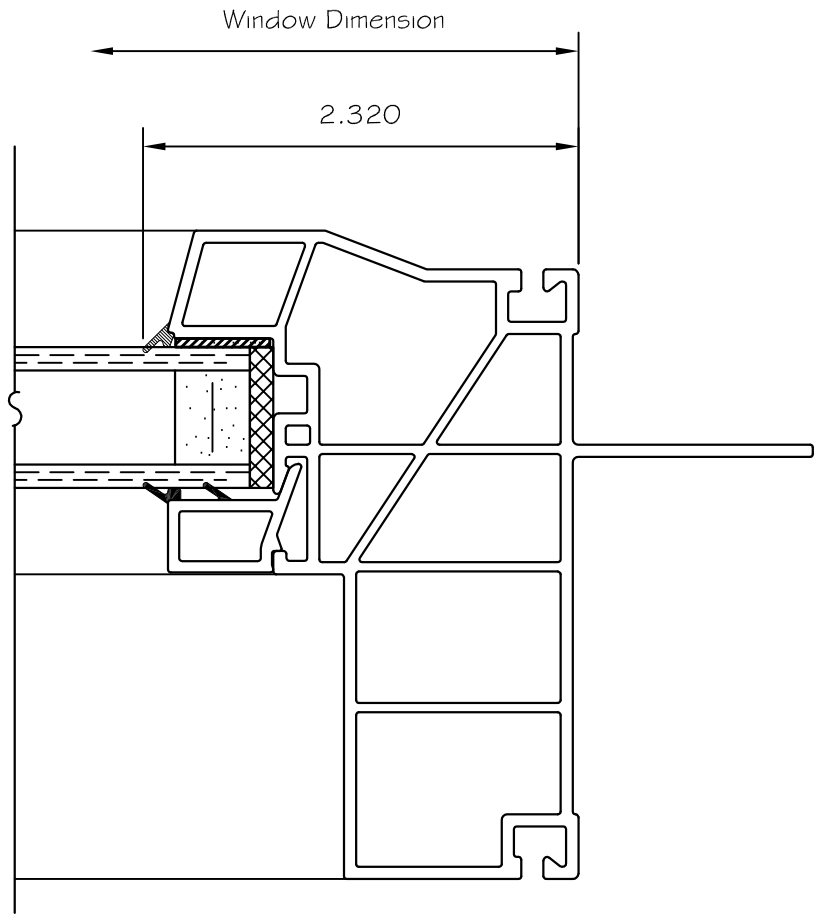

1
OPTIONAL EXTENSION JAMB
SILL w/
OPTIONAL EXTENSION JAMB

2
HEAD

GERKIN WINDOWS & DOORS RESERVES THE RIGHT TO CHANGE OR DISCONTINUE MANUFACTURING ANY OF ITS STANDARD WINDOW SYSTEMS OR COMPONENTS WITHOUT PRIOR WRITTEN NOTICE.

4811 SERIES FIXED WINDOW

SHEET NO:
1

4811 SERIES FIXED WINDOW