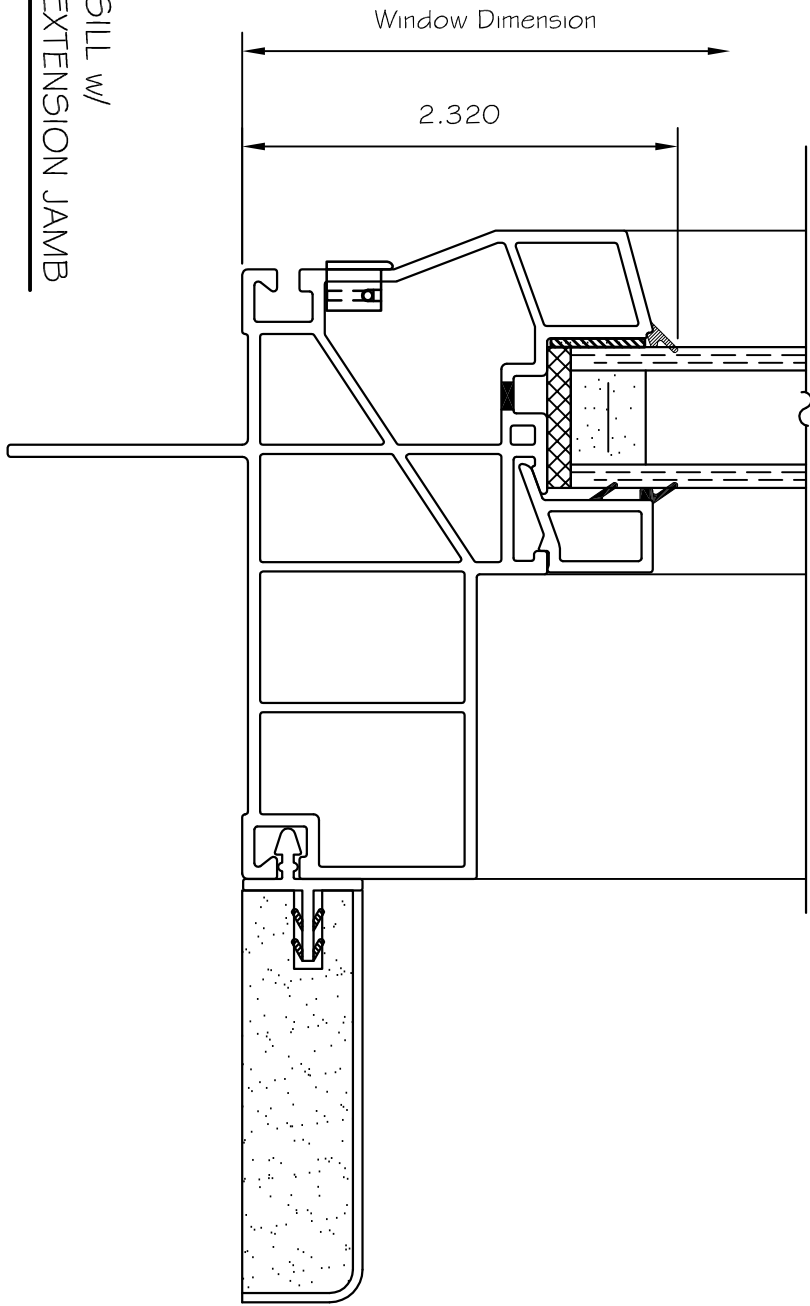

1
OPTIONAL EXTENSION JAMB
SILL w/
OPTIONAL EXTENSION JAMB

2
HEAD

GERKIN WINDOWS & DOORS RESERVES THE RIGHT TO CHANGE OR DISCONTINUE MANUFACTURING ANY OF ITS STANDARD WINDOW SYSTEMS OR COMPONENTS WITHOUT PRIOR WRITTEN NOTICE.

4811 SERIES FIXED WINDOW

SHEET NO:
1

4811 SERIES FIXED WINDOW