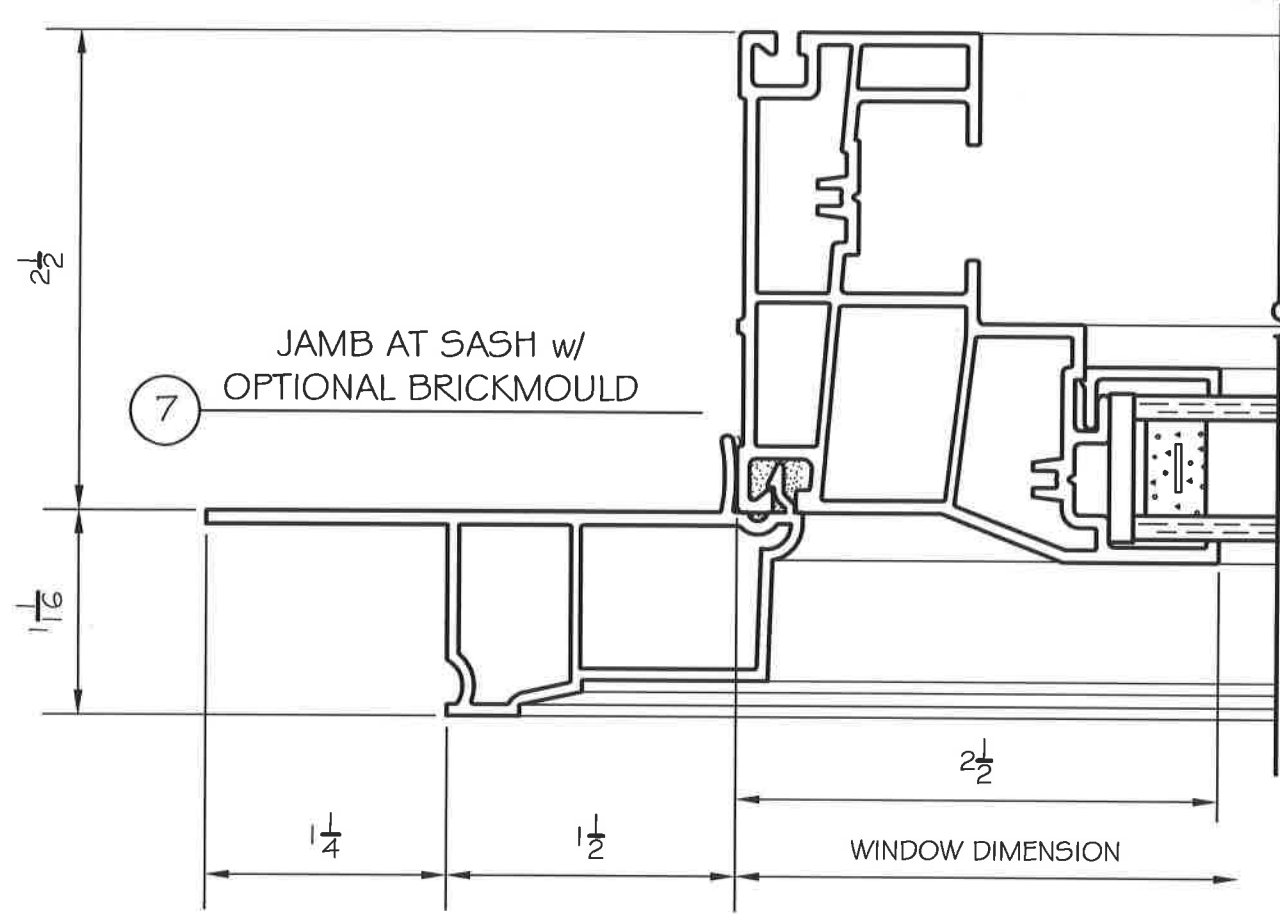

1 TYP. SILL AT SASH

3 TYP. MULLION

TYPICAL SINGLE HUNG

TYPICAL 2-LITE SINGLE HUNG W/ ROUND TOP

GERKIN WINDOWS & DOORS RESERVES THE RIGHT TO CHANGE OR DISCONTINUE MANUFACTURING ANY OF ITS STANDARD WINDOW SYSTEMS OR COMPONENTS WITHOUT PRIOR WRITTEN NOTICE.

6100 SERIES SINGLE HUNG WINDOW

5 TYPICAL MULLION

6 JAMB AT SASH W/ EXTENSION JAMB