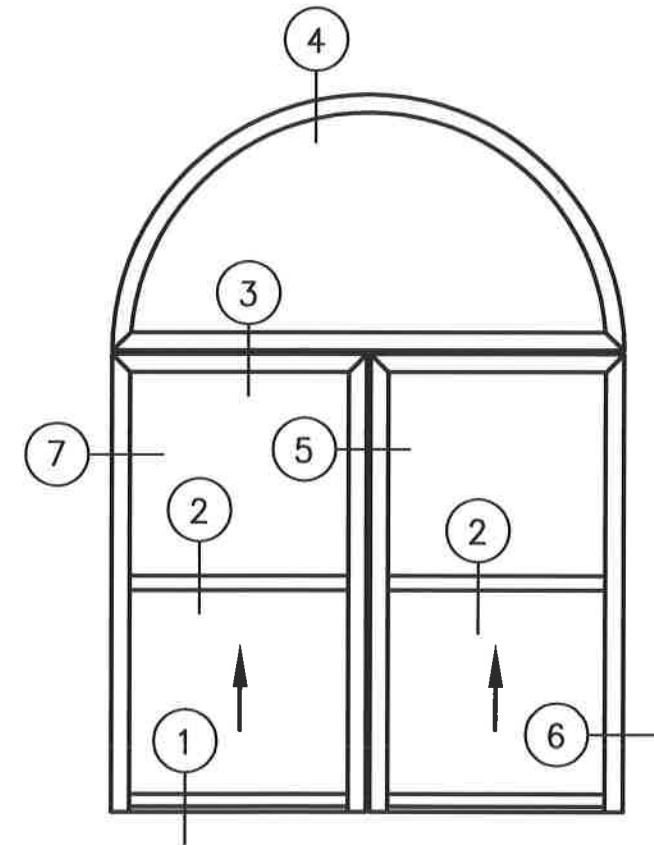

1 TYP. SILL AT SASH

3 TYP. MULLION

TYPICAL SINGLE HUNG

TYPICAL 2-LITE SINGLE HUNG W/ ROUND TOP

GERKIN WINDOWS & DOORS RESERVES THE RIGHT TO CHANGE OR DISCONTINUE MANUFACTURING ANY OF ITS STANDARD WINDOW SYSTEMS OR COMPONENTS WITHOUT PRIOR WRITTEN NOTICE.

6100 SERIES SINGLE HUNG WINDOW

5 TYPICAL MULLION

6 JAMB AT SASH W/ EXTENSION JAMB