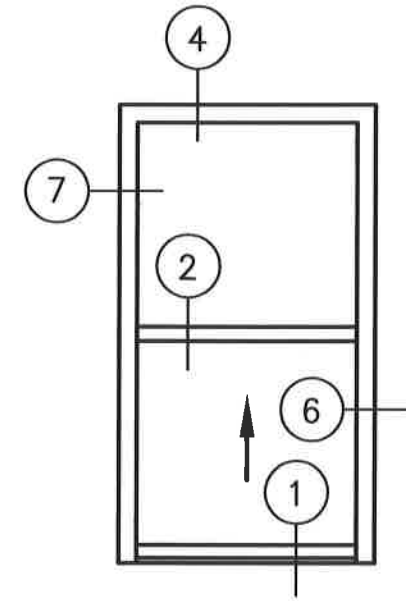

1 TYP. SILL AT SASH

3 TYP. MULLION

TYPICAL SINGLE HUNG

TYPICAL 2-LITE SINGLE HUNG W/ ROUND TOP

GERKIN WINDOWS & DOORS RESERVES THE RIGHT TO CHANGE OR DISCONTINUE MANUFACTURING ANY OF ITS STANDARD WINDOW SYSTEMS OR COMPONENTS WITHOUT PRIOR WRITTEN NOTICE.

6100 SERIES SINGLE HUNG WINDOW

5 TYPICAL MULLION

6 JAMB AT SASH W/ EXTENSION JAMB