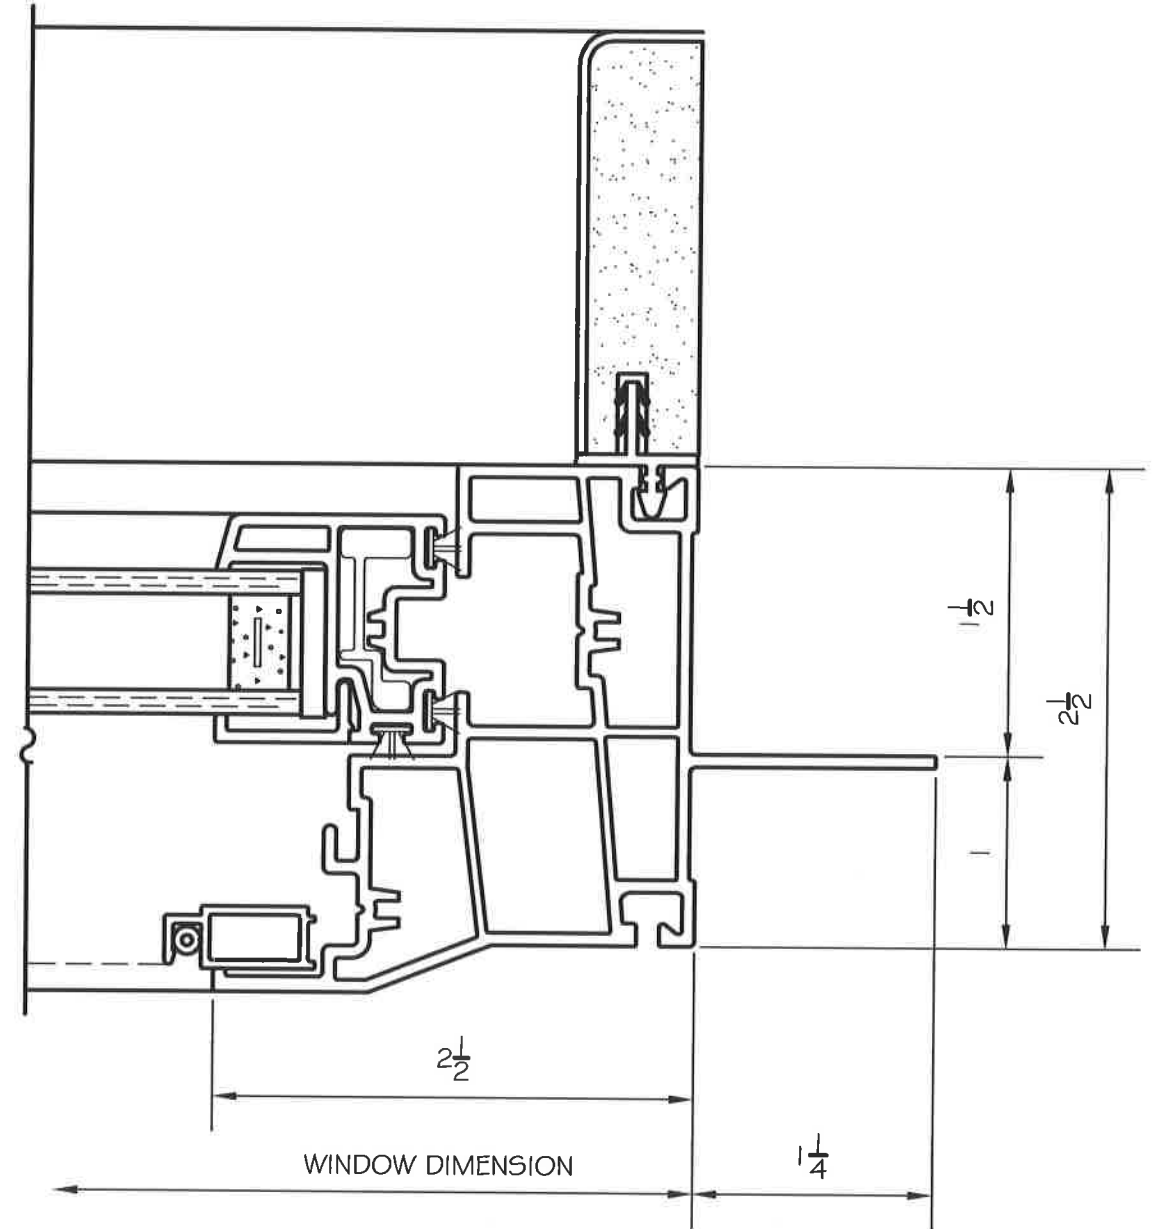

1 TYP. SILL AT SASH

3 TYP. MULLION

TYPICAL SINGLE HUNG

TYPICAL 2-LITE SINGLE HUNG W/ ROUND TOP

GERKIN WINDOWS & DOORS RESERVES THE RIGHT TO CHANGE OR DISCONTINUE MANUFACTURING ANY OF ITS STANDARD WINDOW SYSTEMS OR COMPONENTS WITHOUT PRIOR WRITTEN NOTICE.

6100 SERIES SINGLE HUNG WINDOW

5 TYPICAL MULLION

6 JAMB AT SASH W/ EXTENSION JAMB