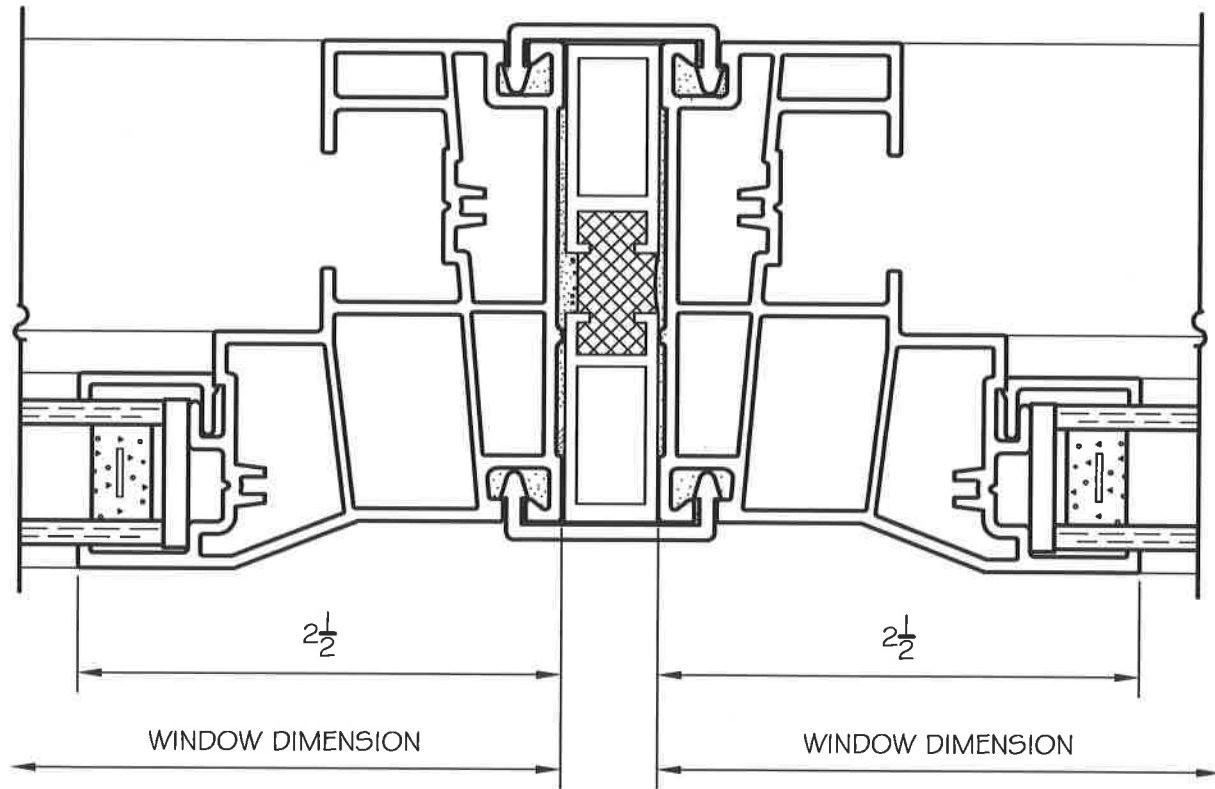

1 TYP. SILL AT SASH

3 TYP. MULLION

TYPICAL SINGLE HUNG

TYPICAL 2-LITE SINGLE HUNG W/ ROUND TOP

GERKIN WINDOWS & DOORS RESERVES THE RIGHT TO CHANGE OR DISCONTINUE MANUFACTURING ANY OF ITS STANDARD WINDOW SYSTEMS OR COMPONENTS WITHOUT PRIOR WRITTEN NOTICE.

6100 SERIES SINGLE HUNG WINDOW

5 TYPICAL MULLION

6 JAMB AT SASH W/ EXTENSION JAMB