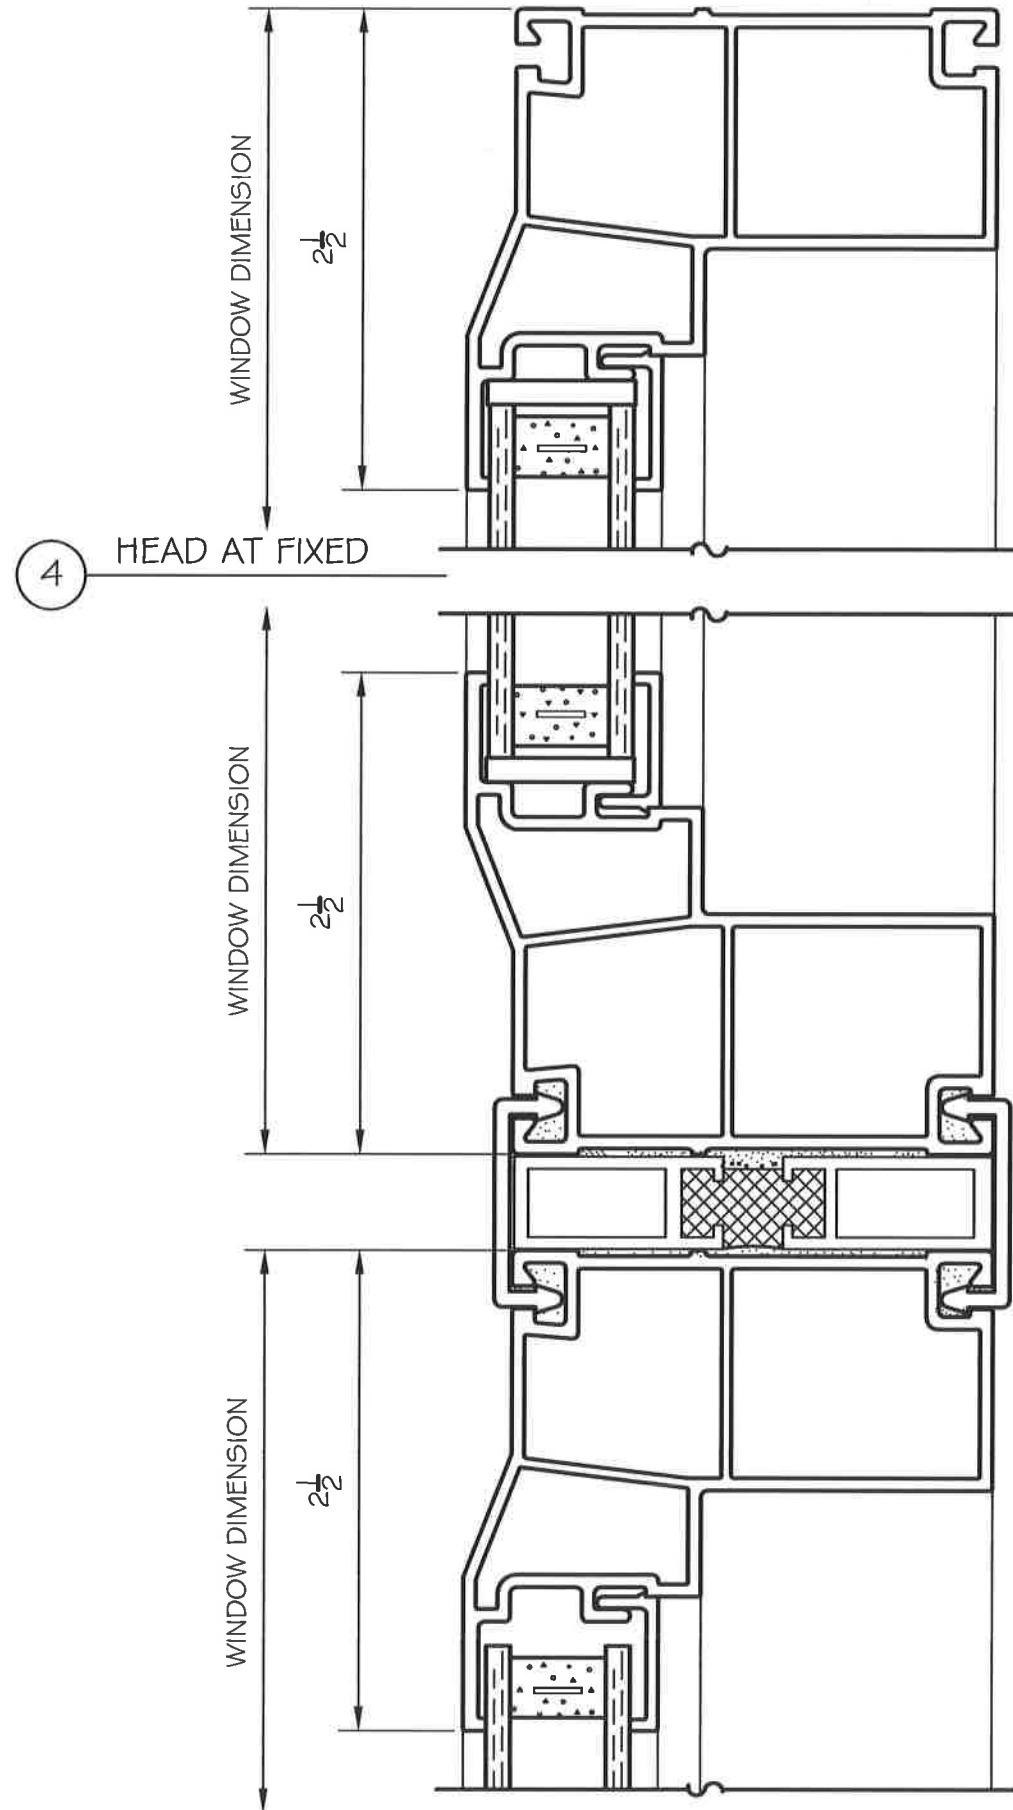

1 TYP. SILL AT SASH

3 TYP. MULLION

TYPICAL SINGLE HUNG

TYPICAL 2-LITE SINGLE HUNG W/ ROUND TOP

GERKIN WINDOWS & DOORS RESERVES THE RIGHT TO CHANGE OR DISCONTINUE MANUFACTURING ANY OF ITS STANDARD WINDOW SYSTEMS OR COMPONENTS WITHOUT PRIOR WRITTEN NOTICE.

6100 SERIES SINGLE HUNG WINDOW

5 TYPICAL MULLION

6 JAMB AT SASH W/ EXTENSION JAMB