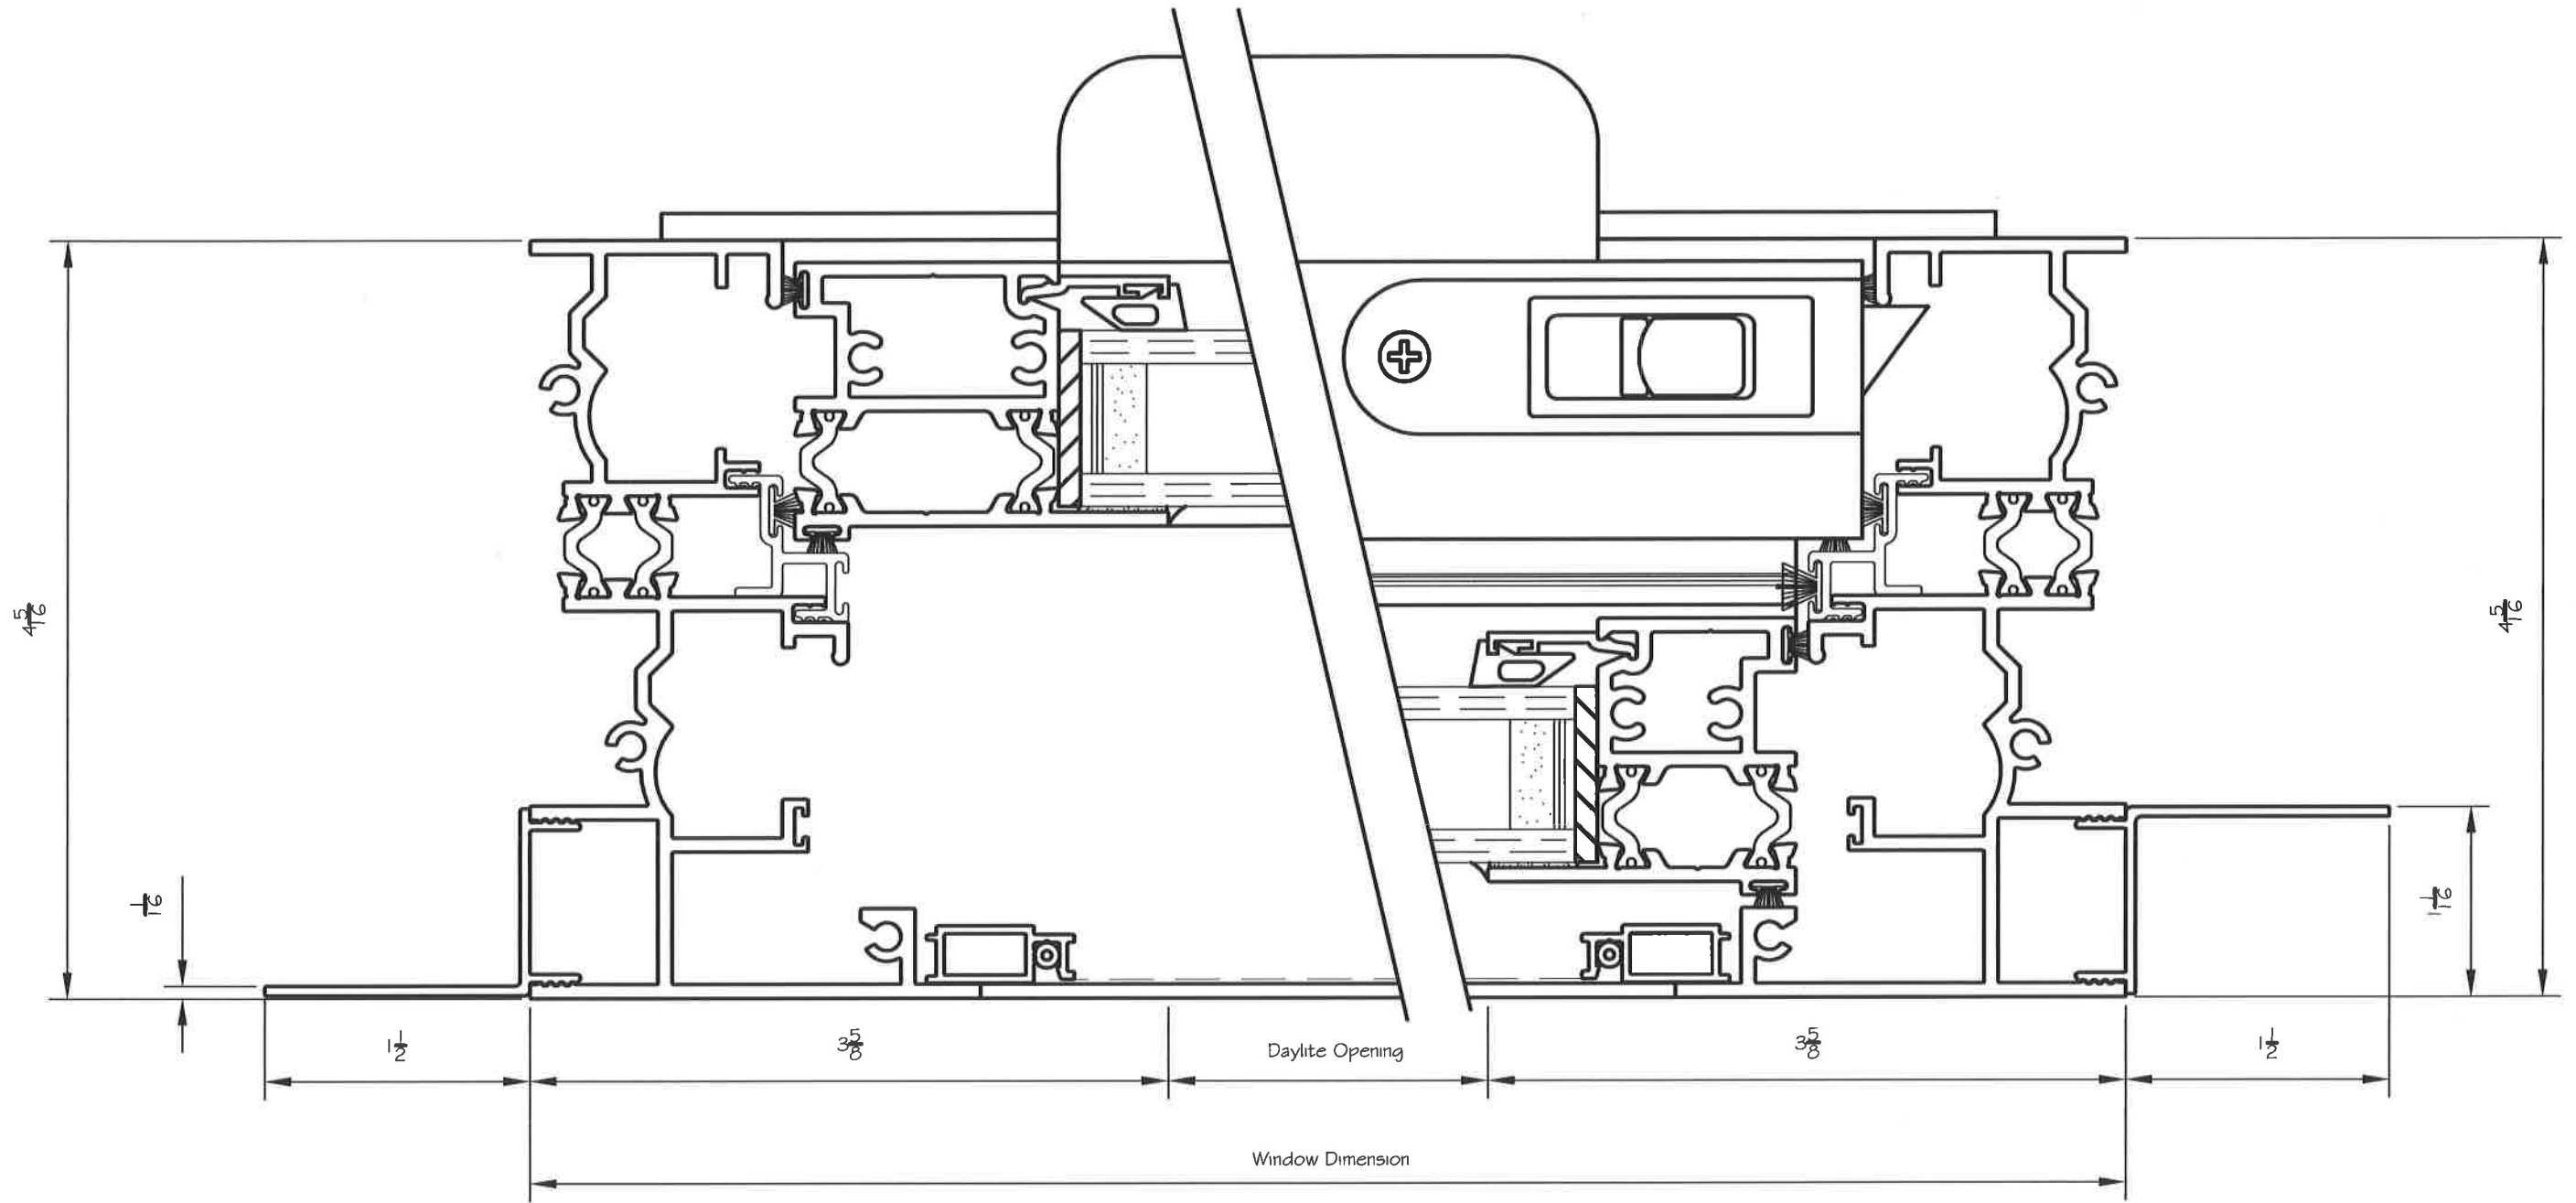

5800 SERIES DOUBLE HUNG

6 Jamb At Lower Sash W/ Flush Flange (Optional)

6 Jamb At Upper Sash W/ Flange