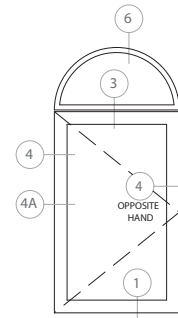

TYPICAL 3-LITE CASEMENT WINDOW