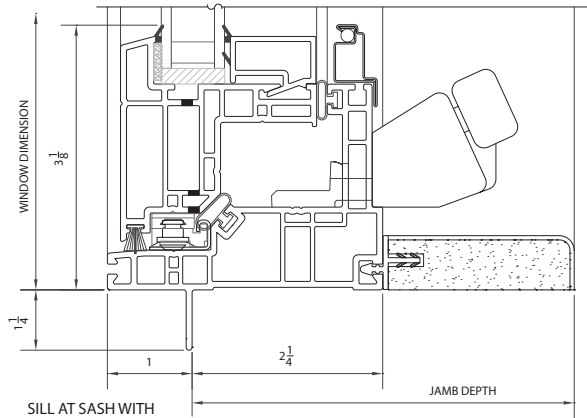

1 SILL AT SASH WITH OPTIONAL EXTENSION JAMB

OR FIELD JOIST