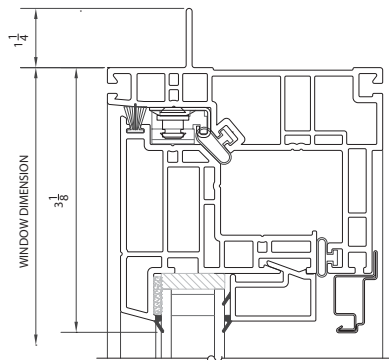

4300

VINYL CASEMENT WINDOW

4300 CASEMENT | DETAILS

CONCRETE

TYPICAL HEAD