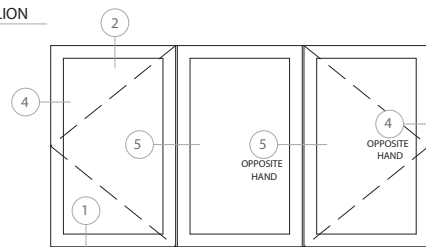

TYPICAL 3-LITE CASEMENT WINDOW

SHEET NO:

1

4300Wi SERIES CASEMENT WINDOW